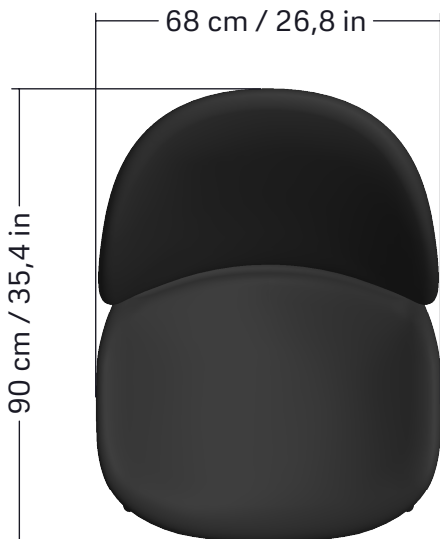

VIPP466 Lodge Lounge Chair

Front view

Side view

Top view

Hero view