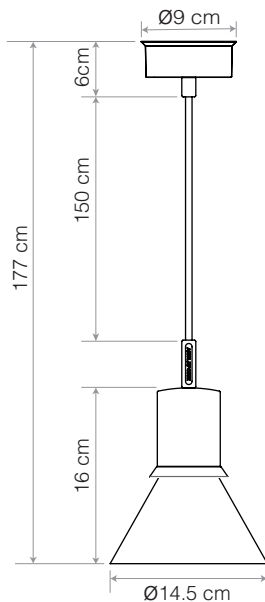

Type 80™ Pendant

ANGLEPOISE®

Type 80™ Collection | Technical Sheet

Launched In 2019 | Designed by Sir Kenneth Grange

Product

Pendant - Grey Mist
Pendant - Matte Black
Pendant - Pistachio Green
Pendant - Rose Pink

Description

Distinguished by a striking, graphic profile, Type 80's design is further enhanced by an attractive 'halo' light-escape feature in the shade. Every detail has been carefully considered and precision engineered to deliver streamlined style, ease of use and consistency across the collection.

Materials

- Matt paint and Anodised Aluminium finish
- Aluminium shade
- Anodised machined Collars
- Aluminium and Steel Ceiling Rose
- IP20 rating

Dimensions

- Shade Diameter: $\varnothing 14.5\text{cm}$
- Shade Height: 16cm
- Ceiling rose diameter: $\varnothing 9\text{cm}$
- Cable length: 150cm
- Lamp Packaging (L x W x H): 18cm x 18cm x 31cm
- Lamp Packaged Weight: 0.85kg

Electrical

- Voltage 220/240V, 50/60Hz
- Class II - Double Insulated
- E27 lamp holder
- Maximum permitted bulb: 10W LED
- Supplied with a compatible 6W LED E27 bulb
  - Luminous Intensity: 600lm
  - Life: 15,000 Hours
  - Non-dimmable
  - Colour Temperature: 2700K
  - CRI (Ra): 80

Bulb
included