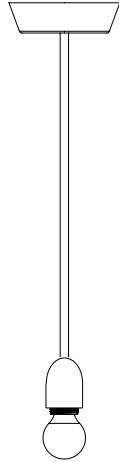

Product Weight (Shade) 0.3 kg
Dimensions Ø33,5 x H25,0 cm

LARGE

Product Weight (Shade) 0.7kg
Dimensions Ø47,5 x H37,5 cm

X - LARGE

Product Weight (Shade) 1.0 kg
Dimensions Ø61,5 x H50,0 cm

HAY

30 DEGREES

SPECIFICATION

A versatile ceiling mounted Cord Set that allows for multiple cable configurations.

The ceiling mount is round, made from ABS plastic and contains a magnet for easy fitting. The fabric cable can be adjusted in length to suit the environment. The design is compatible with all HAY shades. Cord Set is supplied with a bulb.

Comes in 3 versions: Small (Golf Ball), Medium (Classic) and Large (Globe). Available in black, grey and white

HAY

CORD SET

White

Black

Grey

HAY

CORD SET

SMALL - GOLF BALL
Product Weight 0.3 kg
Dimensions W10 x H40,45 cm

MEDIUM - CLASSIC
Product Weight 0.3 kg
Dimensions W10 x H40,45 cm

LARGE - GLOBE
Product Weight 0.3 kg
Dimensions W10 x H40,45 cm

HAY

CORD SET