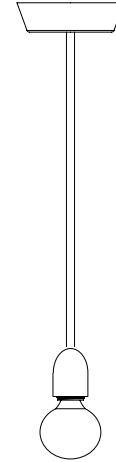

Product Weight (Shade) 0.3 kg
Dimensions Ø33,5 x H25,0 cm

LARGE

Product Weight (Shade) 0.7kg
Dimensions Ø47,5 x H37,5 cm

X - LARGE

Product Weight (Shade) 1.0 kg
Dimensions Ø61,5 x H50,0 cm

HAY

30 DEGREES

SPECIFICATION

A versatile ceiling mounted Cord Set that allows for multiple cable configurations.

The ceiling mount is round, made from ABS plastic and contains a magnet for easy fitting. The fabric cable can be adjusted in length to suit the environment. The design is compatible with all HAY shades. Cord Set is supplied with a bulb.

Comes in 3 versions: Small (Golf Ball), Medium (Classic) and Large (Globe). Available in black, grey and white

HAY

CORD SET

White

Black

Grey

HAY

CORD SET

SMALL - GOLF BALL
Product Weight 0.3 kg
Dimensions W10 x H40,45 cm

MEDIUM - CLASSIC
Product Weight 0.3 kg
Dimensions W10 x H40,45 cm

LARGE - GLOBE
Product Weight 0.3 kg
Dimensions W10 x H40,45 cm

HAY

CORD SET