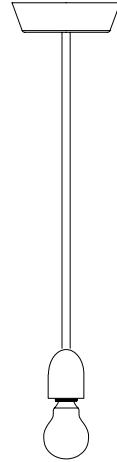

Product Weight (Shade) 0.3 kg
Dimensions Ø33,5 x H25,0 cm

LARGE

Product Weight (Shade) 0.7kg
Dimensions Ø47,5 x H37,5 cm

X - LARGE

Product Weight (Shade) 1.0 kg
Dimensions Ø61,5 x H50,0 cm

HAY

30 DEGREES

SPECIFICATION

A versatile ceiling mounted Cord Set that allows for multiple cable configurations.

The ceiling mount is round, made from ABS plastic and contains a magnet for easy fitting. The fabric cable can be adjusted in length to suit the environment. The design is compatible with all HAY shades. Cord Set is supplied with a bulb.

Comes in 3 versions: Small (Golf Ball), Medium (Classic) and Large (Globe). Available in black, grey and white

HAY

CORD SET

White

Black

Grey

HAY

CORD SET

SMALL - GOLF BALL
Product Weight 0.3 kg
Dimensions W10 x H40,45 cm

MEDIUM - CLASSIC
Product Weight 0.3 kg
Dimensions W10 x H40,45 cm

LARGE - GLOBE
Product Weight 0.3 kg
Dimensions W10 x H40,45 cm

HAY

CORD SET