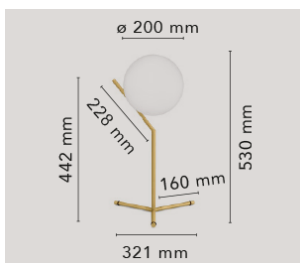

## IC Lights Table 1 High

by Michael Anastassiades , 2014

Table lamp providing diffused light. Frame in brass, brushed and transparent varnished or chrome steel. Blown glass opal diffuser. Dimmer on the power chord.

Mounting	Table
Environment	Indoor
Finish	Brushed brass, Chrome
Weight	1.7 Kg
Light sources available	1 x HSGS E14 60W 2800K Halolux T. 820lm - RF19781
Emergency	Without
Switching	Dimmer on the power chord.
Voltage	220-240V
Power	MAX 60W
Battery	No
Supply included	No
Materials	Blown glass, Brass, Steel
Colors	<ul style="list-style-type: none"> <li> F3170057 - Chrome</li> <li> F3170059 - Brushed brass</li> </ul>