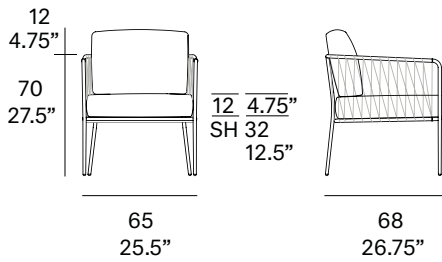

Qty	1 armchair (1 box)
Volume	0,36 m3 / 12.7 ft3
Gross weight	19 kg / 42 lb
Net weight	13 kg / 29 lb
Item dimensions (width x depth x height)	65 x 68 x 70 cm 25.5" x 26.75" x 27.5"
COM (1, 40 - 1,50 m / 54"-59")	cushions: 1,35m / 1.47 yd