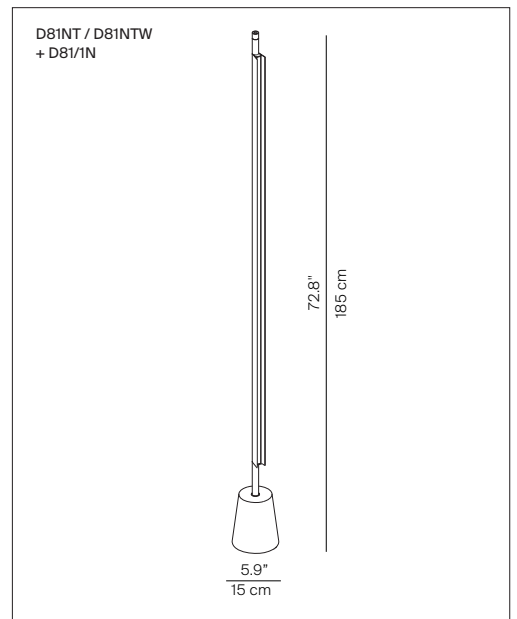

COMPENDIUM

design Daniel Rybakken, 2014

**LUCE
PLAN**

Type:	Floor	
Lamps:	D81NT LED 43W ⁽¹⁾ 3000K alu/brass: 1.289 lm - black: 1.015 lm D81NTW LED 43W ⁽¹⁾ 2700K alu/brass: 1.202 lm - black: 946 lm	EEL: A EEL: A
Product use:	Indoor	
Materials:	Profile in extruded aluminum anodized in various colors. Base in die-cast zinc-alloy, dimmer mounted on the power cord	
Colors:	Black, brass, aluminium	
Description	Compendium stands out for the evocative graphic-sculptural impact of its slim silhouette.	
Rating:	  220-240 V ~ 50/60 Hz IP20	
Marking:		

Reference code :	Structure	
D81NT	1D81NT000030	brass
3000K	1D81NT000020	alu
	1D81NT000001	black
D81NTW	1D81NTW000030	brass
2700K	1D81NTW000020	alu
	1D81NTW000001	black
Base		
D81/1N	1D81N/100001	black