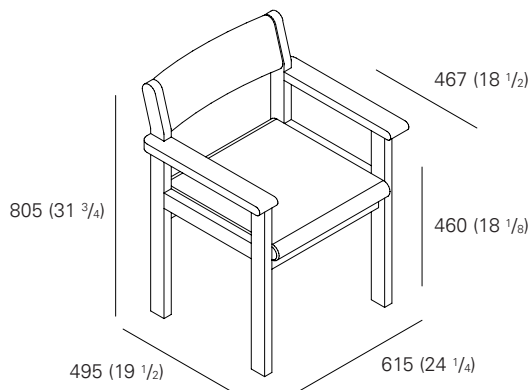

STUHL MIT ARMLEHNE / CHAIR WITH ARMREST
DESIGN: DAVID THULSTRUP, 2025

DETAILS / DETAILS

- Sitzfläche und Rückenlehne gepolstert
- Geliefert in einem Stück
- Eignet sich für privaten oder öffentlichen Bereich

- Seat and backrest upholstered
- Supplied in one piece
- Suitable for private or public area

MASSE / MEASUREMENTS

LÄNGE / LENGTH

615 MM (24 1/4 INCH)

TIEFE / DEPTH

495 MM (19 1/2 INCH)

HÖHE / HEIGHT

805 MM (31 3/4 INCH)

MATERIAL OBERFLÄCHE RAHMEN/ MATERIAL FINISH FRAME

EUROPÄISCHE EICHE, KLAR LACKIERT /
EUROPEAN OAK, CLEAR LACQUERED

EUROP. EICHE, DUNKELBRAUN GEBEIZT, LACKIERT /
EUROP. OAK, DARK BROWN STAINED, LACQUERED

EUROP. EICHE, SCHOKOLADENBRAUN GEBEIZT, LACKIERT /
EUROP. OAK, CHOCOLATE BROWN STAINED, LACQUERED

MATERIAL OBERFLÄCHE RAHMEN/ MATERIAL FINISH FRAME

ERHÄLTlich IN DIVERSEN STOFFKATEGORIEN IN
UNTERSCHIEDLICHEN FARBEN /
AVAILABLE IN VARIOUS TEXTILE CATEGORIES
IN A RANGE OF COLOURS

ERHÄLTlich IN DIVERSEN LEDERKATEGORIEN IN
UNTERSCHIEDLICHEN FARBEN /
AVAILABLE IN VARIOUS LEATHER CATEGORIES
IN A RANGE OF COLOURS