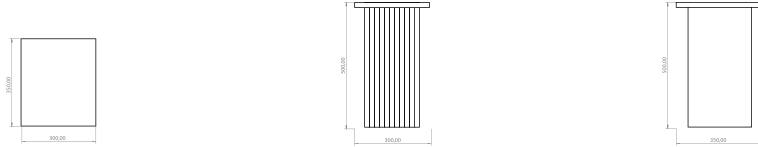

300mm x 350mm x 500mm (52kg)

Package Dimensions

630mm x 430mm x 590mm (73kg)

Care and Cleaning Instructions

Use a damp cloth to clean. Do not use any cleaners with chemicals or harsh abrasives.

Assembly

This product ships assembled.

Travertine
(Unfilled)

Red Travertine
(Filled, honed & sealed)

Rosso Levanto
(Polished & sealed)

Verde Guatemala
(Honed & sealed)

Vondel Side Table

Size (300W x 350D x 500H)

www.lemonfurniture.co
info@lemonfurniture.co