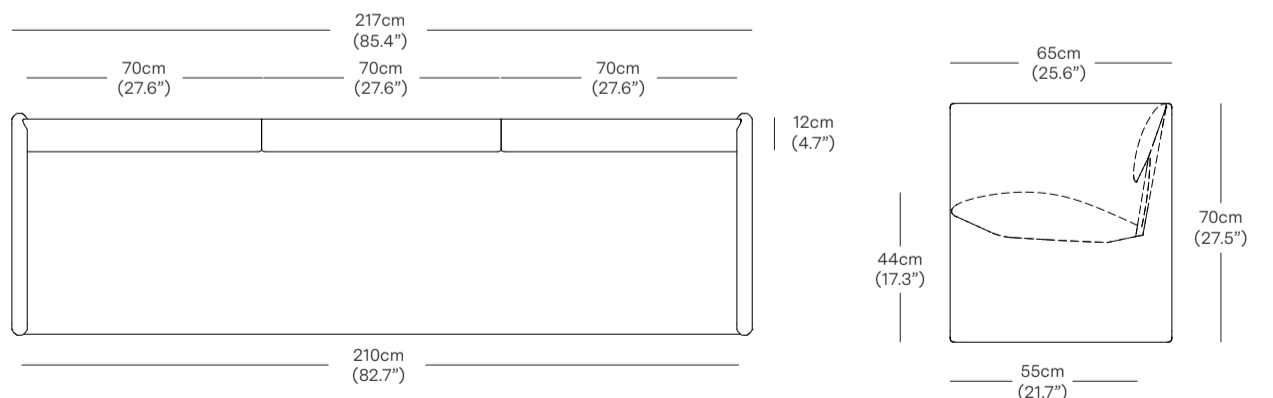

CATEGORY

1

PRODUCT

Maharam Mode / Messenger / COM

2

Camira Synergy / Mainline Flax

PRODUCT WEIGHT

50.0 kg (110.2 lbs)

PACKAGED DIMENSIONS

| L x W x H | Cubage | Weight |
|-----------------------|----------------------|-----------|
| Box 1 | | |
| 228 x 78 x 96 cm | 1.71 m ³ | 128 kg |
| 89.9 x 30.7 x 37.8 in | 60.3 ft ³ | 282.2 lbs |