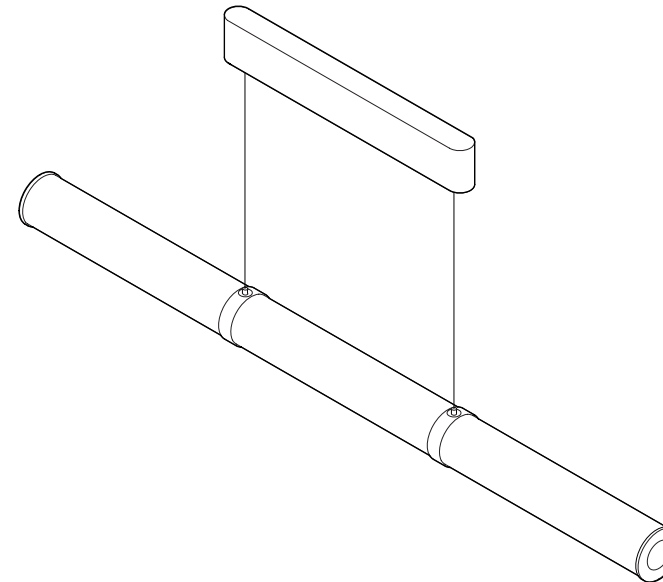

AVAILABLE MATERIALS AND FINISHES:

PRODUCT: PARS HORIZONTAL

LEAD TIME: 12 weeks

WEIGHT: 6 kg (approximate value)

PACKAGE WEIGHT: 7 kg (approximate value)

DIMMER: External control and dimming only, Triac

CERTIFICATION: CE (230V)

MATERIAL: Stainless steel, Brass, Onyx stone

For more technical information, please see the installation manual.

ROSETTE SIZE
36,5 cm x 3 cm x height 6 cm

TECHNICAL DETAILS:

240V / 120V (available with Switchex)

Illumination

LED

Wattage: 55 W *

Light output: 3120 lm *

Color temperature: 2700 K * (discolored by stone type)

CRI: 93+

LED life hours: 50,000

IP20