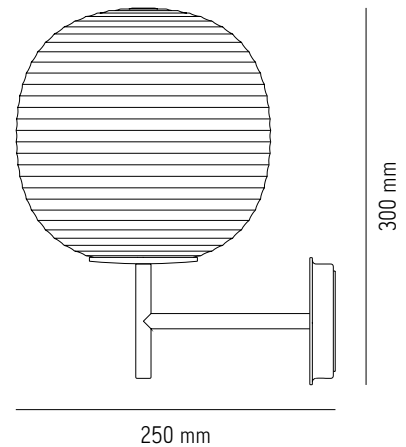

NEW WORKS.

Product Fact Sheet - Lighting - Lantern Wall Lamp, Small

Lantern Wall Lamp, Small

Anderssen & Voll

Expanding into every aspect of the contemporary interior, the Lantern Wall Lamp and Lantern Globe (ceiling) Lamp complete this iconic series. Both lamps feature a simple black steel support and fixing that allows the soft illumination of the rippled glass globe to shine brightest. Inspired by traditional Chinese rice paper lanterns, these additions allow you to take the series into all corners of the home – from bedside to the entry, kitchen to the reading room.

Ean No	Item No	Variation
5712826206126	20612	Black Base w. Frosted White Opal Glass

NEW WORKS.

Product Fact Sheet - Lighting - Lantern Wall Lamp, Small

Specifications

Product Name	Lantern Wall Lamp, Small
Designer	Anderssen & Voll
Year	2019
Category	Lighting
Type	Wall Lamp
Material	Frosted opal glass w. powder coated steel base
Colour/Variant	Frosted white w. black base
Product Dimensions	H: 300 x W: 250 x D: 250 mm
Packaging Dimensions	H: 270 x W: 430 x D: 310 mm
Cord	2500 mm - on/off switch on lamp base
Weight	1,5 kg
Weight (incl. Packaging)	1,9 kg
Light Source	E14, Max 25W / LED Max 7W 220-240V~ 50/60Hz
Bulb	Not Included
Certification	CE, Class II, IP20
County of origin	China
Master packaging	1