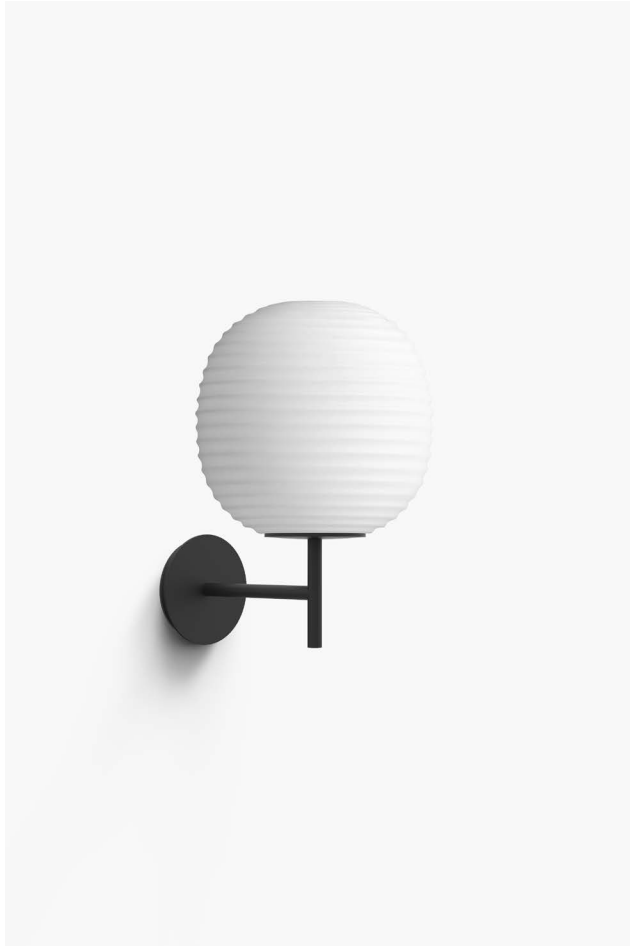

NEW WORKS.

Product Fact Sheet - Lighting - Lantern Wall Lamp, Small

Lantern Wall Lamp, Small

Anderssen & Voll

Expanding into every aspect of the contemporary interior, the Lantern Wall Lamp and Lantern Globe (ceiling) Lamp complete this iconic series. Both lamps feature a simple black steel support and fixing that allows the soft illumination of the rippled glass globe to shine brightest. Inspired by traditional Chinese rice paper lanterns, these additions allow you to take the series into all corners of the home – from bedside to the entry, kitchen to the reading room.

Ean No	Item No	Variation
5712826206126	20612	Black Base w. Frosted White Opal Glass

NEW WORKS.

Product Fact Sheet - Lighting - Lantern Wall Lamp, Small

Specifications

Product Name	Lantern Wall Lamp, Small
Designer	Anderssen & Voll
Year	2019
Category	Lighting
Type	Wall Lamp
Material	Frosted opal glass w. powder coated steel base
Colour/Variant	Frosted white w. black base
Product Dimensions	H: 300 x W: 250 x D: 250 mm
Packaging Dimensions	H: 270 x W: 430 x D: 310 mm
Cord	2500 mm - on/off switch on lamp base
Weight	1,5 kg
Weight (incl. Packaging)	1,9 kg
Light Source	E14, Max 25W / LED Max 7W 220-240V~ 50/60Hz
Bulb	Not Included
Certification	CE, Class II, IP20
County of origin	China
Master packaging	1