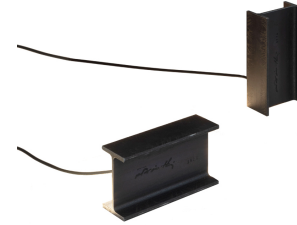

MINI MAIS PLUS QUE CELA JE NE PEUX PAS

Rudy Ricciotti

Family of lamps in two sizes, floor and table lamps with indirect light in industrial style made of rough metal. Each lamp is produced in a traditional way so that small aesthetic and finishing differences between one product and another are a sign of uniqueness. The floor version is also available for outdoor use and is treated with protective paint.

LED

LAMPING

Source	linear LED
Total power	2,4W
Emission	direct/indirect
Switching	switch on cable
Tension	110/230V
Color temperature	2700K
Luminous flux	200lm (luminous output)
Typ cri	85
Energy class	A+
Materials	steel
Notes	cable lenght 3m

Codes

RCM LMM 1M

Structure

raw metal

PACKAGE

Package 01

Dimension: 25x19x8 cm / Gross weight:
4,5 kg