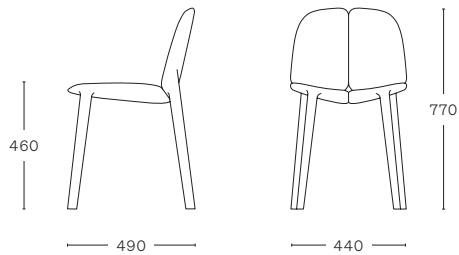

OSSO CHAIR

- Ash frame
- Oak frame