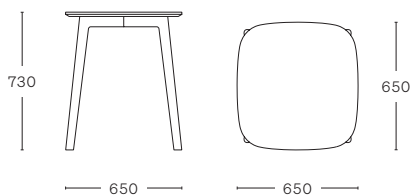

OSSO TABLE

- Sizes:
- 1300 x 800 mm
 - Ø 650 mm (round)

- Ash frame
- Oak frame

- Size:
- 650 x 650 mm

- Ash frame

MATERIALS

FRAME

Ash