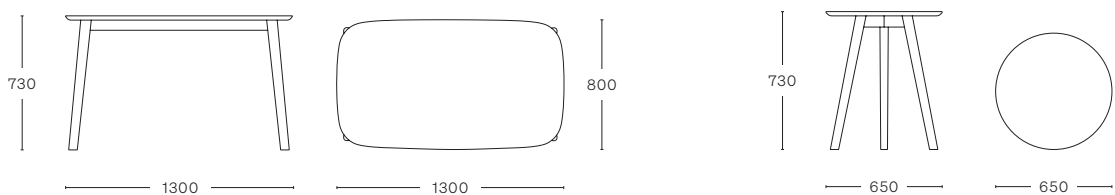

OSSO TABLE

- Sizes:
- 1300 x 800 mm
 - Ø 650 mm (round)

- Ash frame
- Oak frame

- Size:
- 650 x 650 mm

- Ash frame

MATERIALS

FRAME

Ash