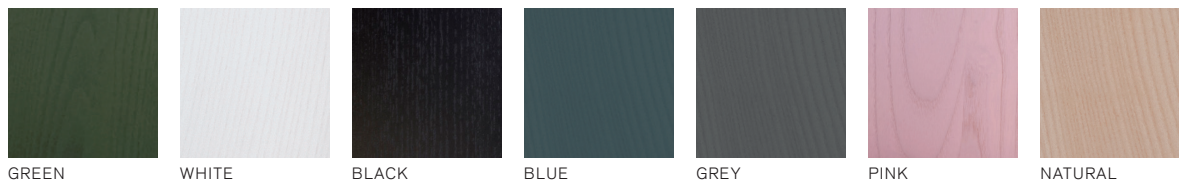

FINISHINGS

ASH

OAK

NON REMOVABLE UPHOLSTERY

KVADRAT GRAVEL