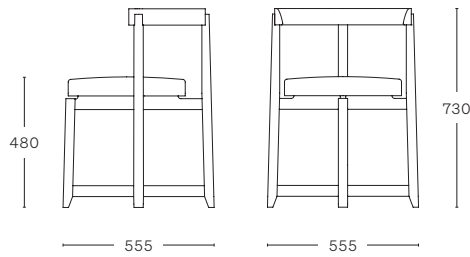

AP SIS CHAIR

- Beech frame

AP SIS LOW STOOL

- Beech frame
- Beech frame with non removable upholstery:
 - Gabriel Comfort+
 - Gabriel Cura Loop
 - Kvadrat Elle
 - Sørensen Dunes®
 - Sørensen Envy
 - Anica Sweet

- Beech frame
- Beech frame with non removable upholstery:
 - Gabriel Comfort+
 - Gabriel Cura Loop
 - Kvadrat Elle
 - Sørensen Dunes®
 - Sørensen Envy
 - Anica Sweet

AP SIS TABLE

- Sizes:
- Ø 700 mm (round)
 - Ø 860 mm (round)
 - 700 × 700 mm