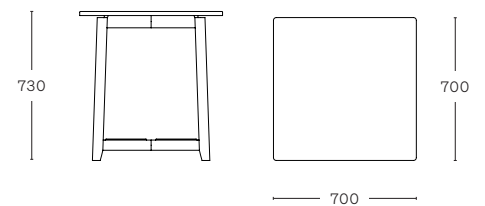

AP SIS TABLE

1. Sizes:
2. Ø 700 mm (round)
   - Ø 860 mm (round)
   - 700 × 700 mm

- Natural Beech frame
- Black Beech frame