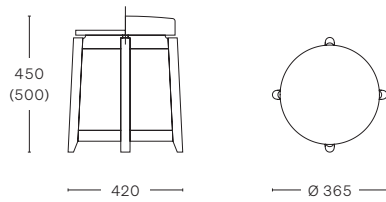

AP SIS LOW STOOL

- Beech frame
- Beech frame with non removable upholstery:
  - Gabriel Comfort+
  - Gabriel Cura Loop
  - Kvadrat Elle
  - Sørensen Dunes®
  - Sørensen Envy
  - Anica Sweet