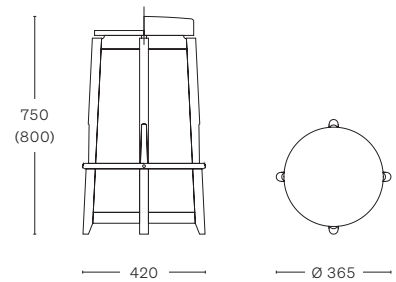

AP SIS CHAIR

- Beech frame

AP SIS LOW STOOL

- Beech frame
- Beech frame with non removable upholstery:
 - Gabriel Comfort+
 - Gabriel Cura Loop
 - Kvadrat Elle
 - Sørensen Dunes®
 - Sørensen Envy
 - Anica Sweet

- Beech frame
- Beech frame with non removable upholstery:
 - Gabriel Comfort+
 - Gabriel Cura Loop
 - Kvadrat Elle
 - Sørensen Dunes®
 - Sørensen Envy
 - Anica Sweet

AP SIS TABLE

- Sizes:
- Ø 700 mm (round)
 - Ø 860 mm (round)
 - 700 × 700 mm