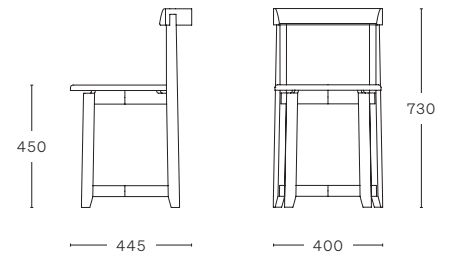

AP SIS ARMCHAIR

- Beech frame with non removable upholstery:
 - Gabriel Comfort+
 - Gabriel Cura Loop
 - Kvadrat Elle
 - Sørensen Dunes®
 - Sørensen Envy
 - Anica Sweet
- Walnut frame with non removable upholstery:
 - Sørensen Dunes®

AP SIS CHAIR

- Beech frame

AP SIS LOW STOOL

- Beech frame
- Beech frame with non removable upholstery:
 - Gabriel Comfort+
 - Gabriel Cura Loop
 - Kvadrat Elle
 - Sørensen Dunes®
 - Sørensen Envy
 - Anica Sweet

- Beech frame
- Beech frame with non removable upholstery:
 - Gabriel Comfort+
 - Gabriel Cura Loop
 - Kvadrat Elle
 - Sørensen Dunes®
 - Sørensen Envy
 - Anica Sweet

AP SIS TABLE

- Sizes:
- Ø 700 mm (round)
 - Ø 860 mm (round)
 - 700 × 700 mm