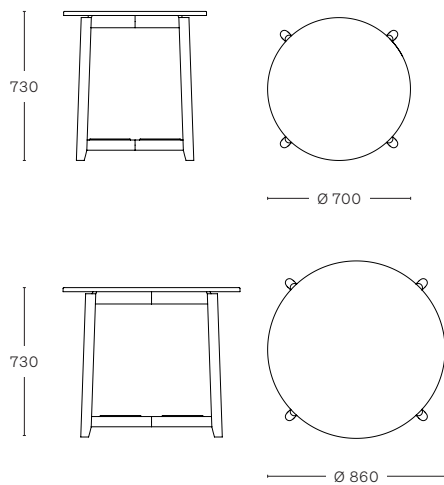

AP SIS TABLE

1. Sizes:
2. Ø 700 mm (round)
   - Ø 860 mm (round)
   - 700 × 700 mm

- Natural Beech frame
- Black Beech frame