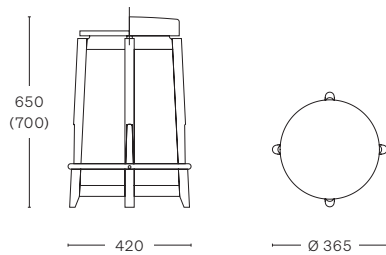

AP SIS COUNTER STOOL

- Beech frame
- Beech frame with non removable upholstery:
  - Gabriel Comfort+
  - Gabriel Cura Loop
  - Kvadrat Elle
  - Sørensen Dunes®
  - Sørensen Envy
  - Anica Sweet