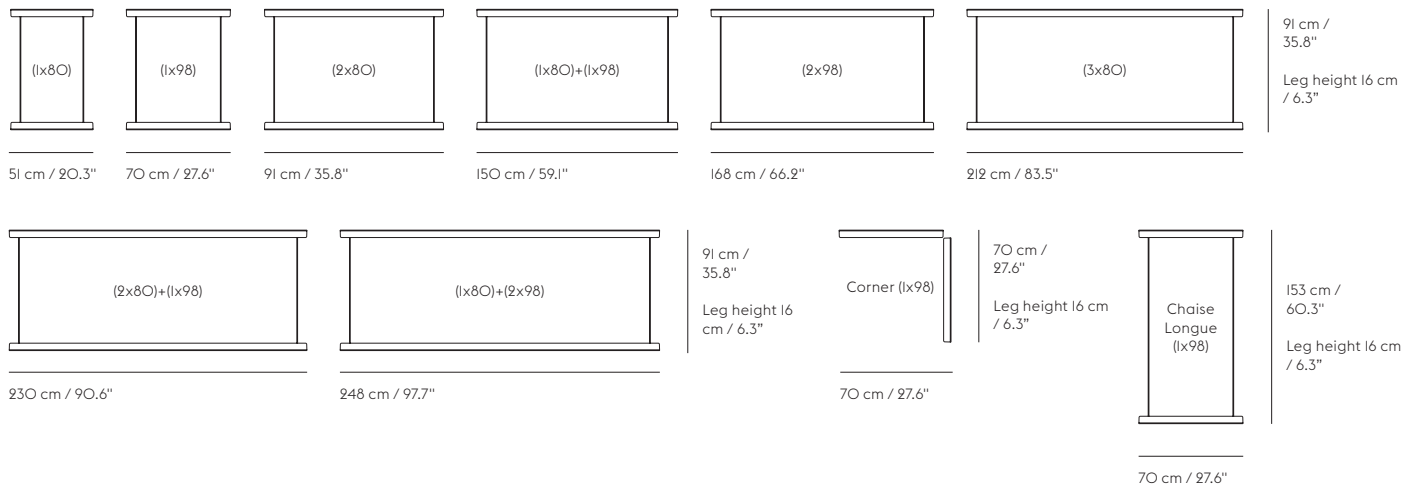

FRAME SECTIONS

CUSHIONS