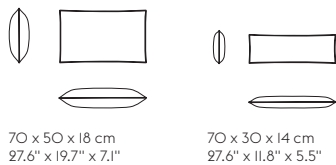

### TEXTILE USE FOR CUSTOMIZED UPHOLSTERY

A80	Textile - 3,58 m / 3.92 yds.
B80	Textile - 3,58 m / 3.92 yds.
C80	Textile - 2,51 m / 2.74 yds.
D80	Textile - 1,46 m / 1.60 yds.
E98	Textile - 3,61 m / 3.95 yds.
F98	Textile - 2,54 m / 2.78 yds.
G98	Textile - 2,54 m / 2.78 yds.
H98	Textile - 4,52 m / 4.94 yds.
I98	Textile - 4,52 m / 4.94 yds.
Cushion 70x50 cm 27.6"x19.7"	Textile - 0,83 m / 0.91 yds.
Cushion 70x30 cm 27.6"x11.8"	Textile - 0,8 m / 0.87 yds.

CUSHIONS

INSPIRATION FOR OPTIONAL CUSHIONS

IN SITU 2-SEATERS

CONFIG. 1

198 cm / 77.95"

CONFIG. 2

198 cm / 77.95"

CONFIG. 3

198 cm / 77.95"

107 cm /  
42.1"  
SD 74 cm /  
29.2"

SH 38 cm / 15"

CONFIG. 4

216 cm / 85.04"

CONFIG. 5

216 cm / 85.04"

CONFIG. 6

378 cm / 148.82"

CONFIG. 5

378 cm / 148.82"

107 cm /  
42.1"  
SD 74 cm /  
29.2"

SH 38 cm / 15"

169 cm /  
66.5"  
SD 136 cm /  
53.6"

IN SITU CORNER SOFAS

CONFIG. 1