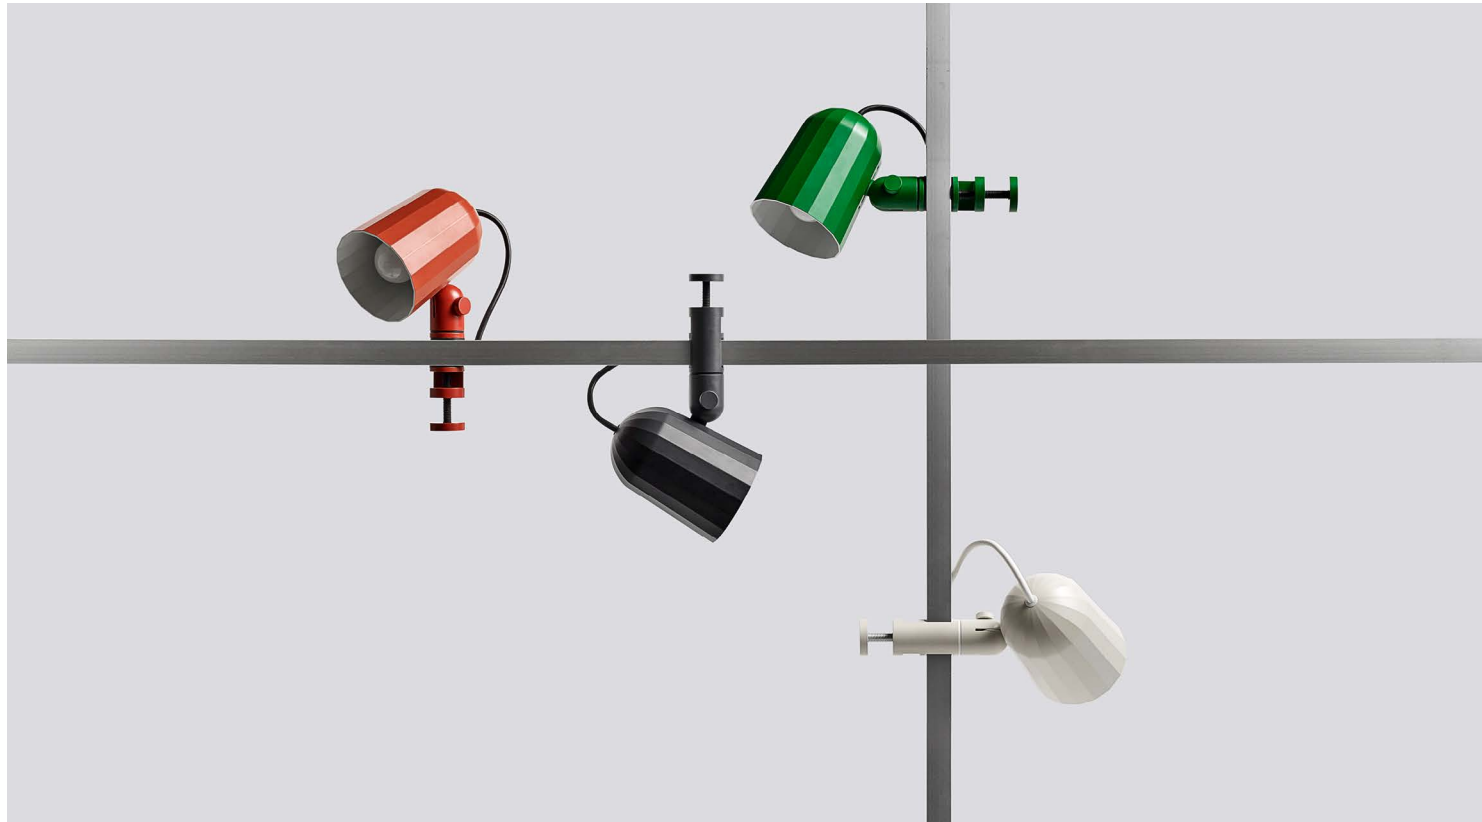

NOC CLIP

By SmithMatthias

HAY

Noc is a universal clamp light with a faceted die cast aluminium shade. Its machined aluminium stem and clamp offers two points of adjustment and can be used on table tops, shelves and headboards.

NOC CLIP

HAY

NOC CLIP

Noc Clip Family

HAY

NOC CLIP

HAY

NOC CLIP

Off white

Dark grey

Red

Green

HAY

NOC CLIP

NOC CLIP

Product Weight 1 kg

Dimensions W10,2 x D14,1 x H22,5 cm

HAY

NOC CLIP

SPECIFICATION

MOUNTING TYPE / Wall
ENVIRONMENT / Indoor
MATERIAL / Aluminium, fabric cable
LAMP DESCRIPTION / E14-2800k-470lm
SUPPLY MAINS / UK/EU PLUG 220-240 AC
INGRESS PROTECTION (IP) / 30
CORD LENGTH / 3M
SWITCH / AT 1 M
SWITCH TYPE / Inline Rocker Switch @0.45M