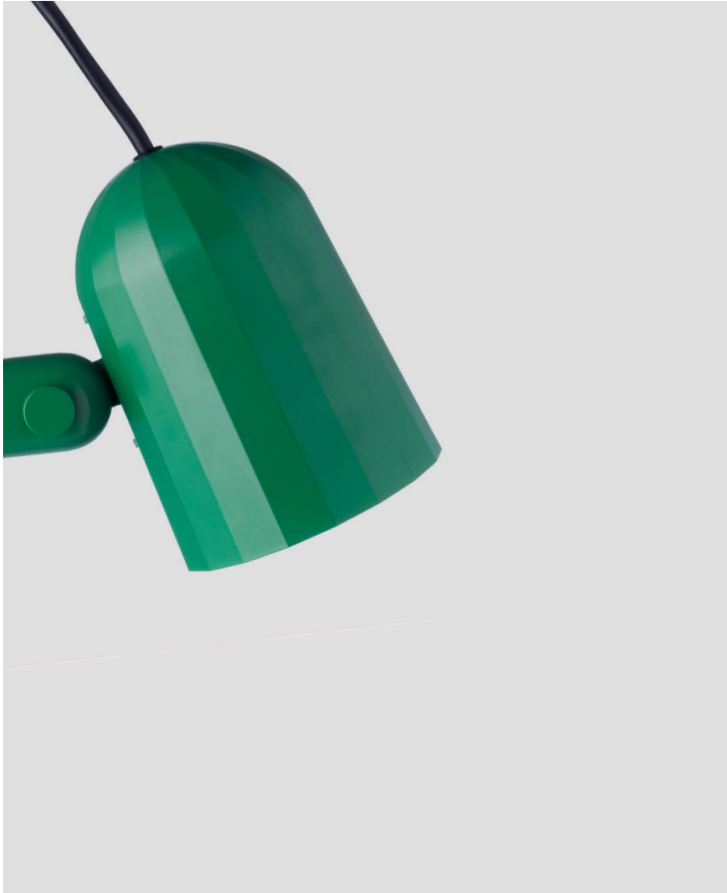

NOC CLIP

By SmithMatthias

HAY

Noc is a universal clamp light with a faceted die cast aluminium shade. Its machined aluminium stem and clamp offers two points of adjustment and can be used on table tops, shelves and headboards.

NOC CLIP

HAY

NOC CLIP

Noc Clip Family

HAY

NOC CLIP

HAY

NOC CLIP

Off white

Dark grey

Red

Green

HAY

NOC CLIP

NOC CLIP

Product Weight 1 kg

Dimensions W10,2 x D14,1 x H22,5 cm

HAY

NOC CLIP

SPECIFICATION

MOUNTING TYPE / Wall
ENVIRONMENT / Indoor
MATERIAL / Aluminium, fabric cable
LAMP DESCRIPTION / E14-2800k-470lm
SUPPLY MAINS / UK/EU PLUG 220-240 AC
INGRESS PROTECTION (IP) / 30
CORD LENGTH / 3M
SWITCH / AT 1 M
SWITCH TYPE / Inline Rocker Switch @0.45M