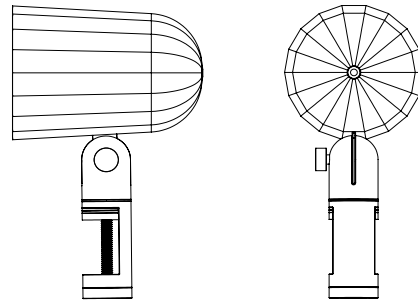

NOC CLIP

By SmithMatthias

HAY

Noc is a universal clamp light with a faceted die cast aluminium shade. Its machined aluminium stem and clamp offers two points of adjustment and can be used on table tops, shelves and headboards.

Off white

Dark grey

Red

Green

HAY

NOC CLIP

NOC CLIP

Product Weight 1 kg

Dimensions W10,2 x D14,1 x H22,5 cm

HAY

NOC CLIP

SPECIFICATION

MOUNTING TYPE / Wall
ENVIRONMENT / Indoor
MATERIAL / Aluminium, fabric cable
LAMP DESCRIPTION / E14-2800k-470lm
SUPPLY MAINS / UK/EU PLUG 220-240 AC
INGRESS PROTECTION (IP) / 30
CORD LENGTH / 3M
SWITCH / AT 1 M
SWITCH TYPE / Inline Rocker Switch @0.45M