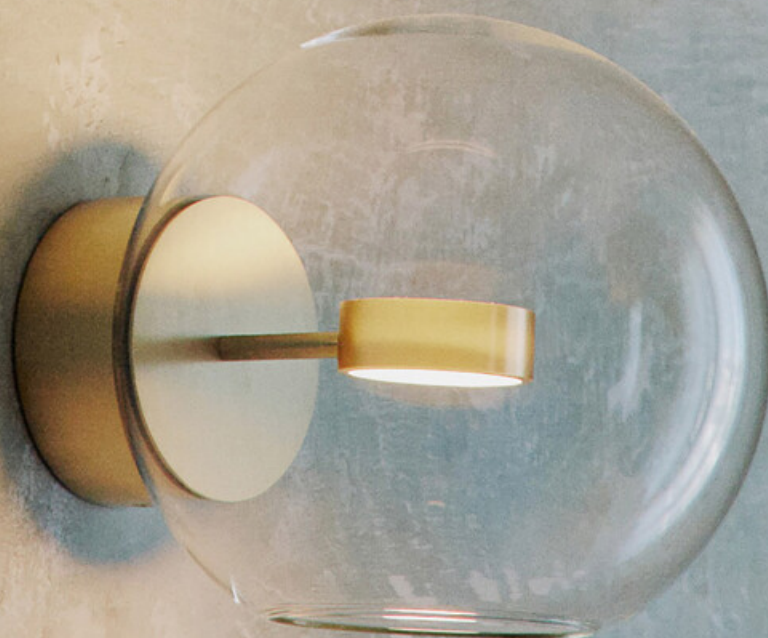

Soffio Wall

SALESHEET

Soffio collection evolves from the Bolle series, magnifying the sense of suspension of the transparent glass sphere on the brass structure.

The thin bubble appears to float in mid-air, and every Soffio creation enhances this perception. It's just one blow, but it has to be perfect.

An essential wall lamp, a functional and ornamental accent that combines noble and pure materials. The light is warm and enchanting, creating a refined atmosphere in the space.

A single sphere of transparent glass, enhanced with maximum lightness and at the same time resistance thanks to the borosilicate glass material. Supported by brass with a proprietary Softspot light source. Different metal finishes are available.

MATERIALS

FINISHES

BRUSHED BRASS

BRUSHED BRONZE

BLACKENED BRASS

BRUSHED NICKEL

A single sphere of transparent glass, enhanced with maximum lightness and at the same time resistance thanks to the borosilicate glass material. Supported by brass with a proprietary Softspot light source. Different metal finishes are available.