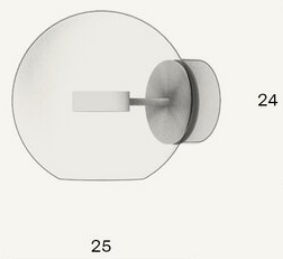

SOFFIO WALL HORIZONTAL 25

CE IP20 UK
CA

DIMENSIONS

W25 X D29 X H24CM

DIMMABLE

YES

LIGHT SOURCE

(INCLUDED)

PROPRIETARY SOFTSPOT50
LED, 9W, 380 LUMENS,
2700K WARM WHITE.

CRI>95. 50% DOWNWARDS
AND 50% UPWARDS.

LEAD TIME

4-8 WORKING WEEKS

Our lighting creations are made to order for our customers. For Bespoke, variations, custom pricing or information, please get in touch with us.

www.giopatocoombes.com/contact