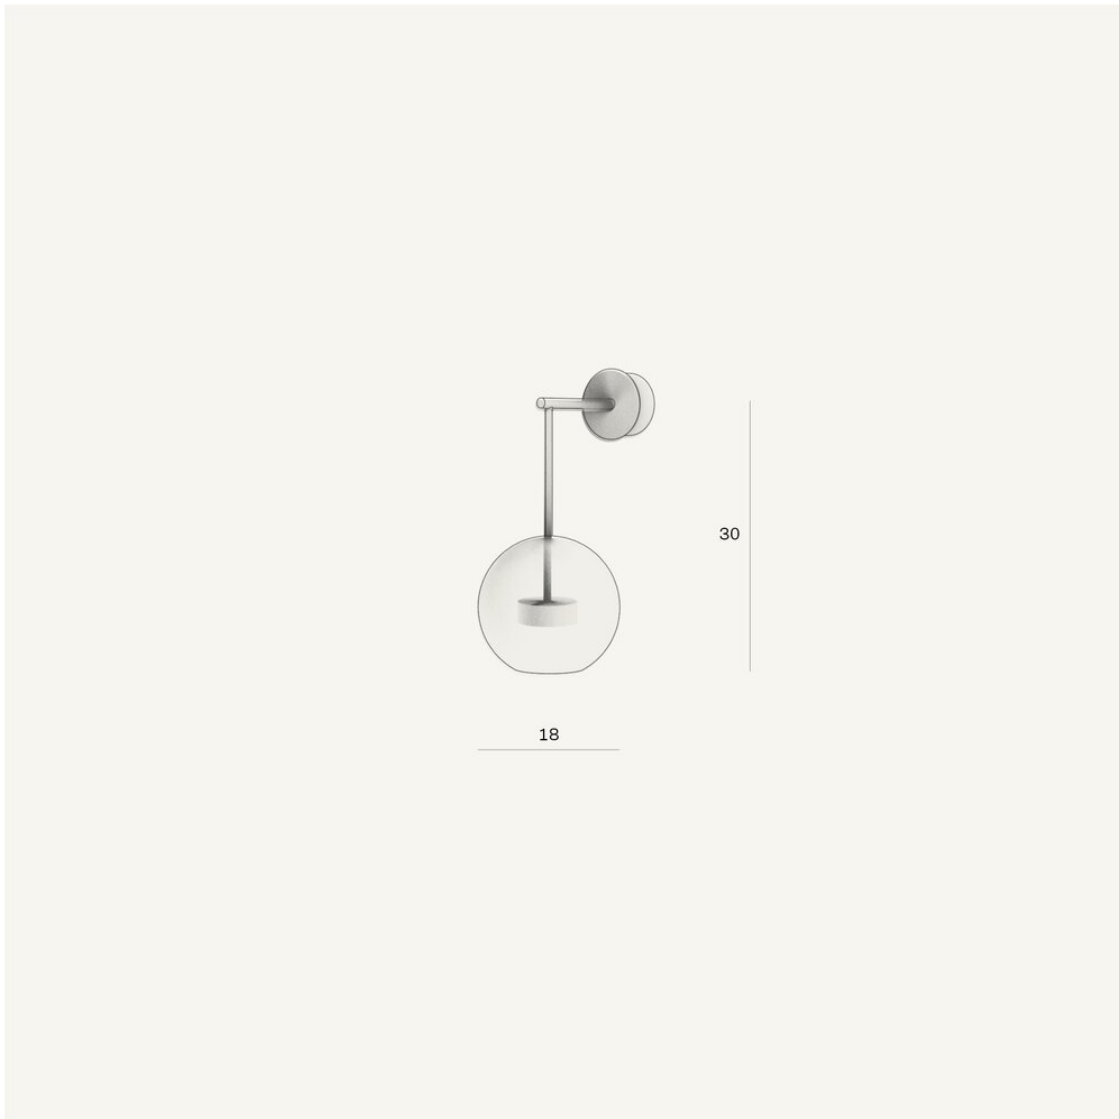

An essential wall lamp, a functional and ornamental accent that combines noble and pure materials. The light is warm and enchanting, creating a refined atmosphere in the space.

A single sphere of transparent glass, enhanced with maximum lightness and at the same time resistance thanks to the borosilicate glass material. Supported by brass with a proprietary Softspot light source. Different metal finishes are available.

www.giopatocoombes.com/contact

SOFFIO WALL HORIZONTAL 25

CE IP20 UK
CA

DIMENSIONS

W25 X D29 X H24CM

DIMMABLE

YES

LIGHT SOURCE

(INCLUDED)

PROPRIETARY SOFTSPOT50
LED, 9W, 380 LUMENS,
2700K WARM WHITE.CRI>95. 50% DOWNWARDS
AND 50% UPWARDS.

LEAD TIME

4-8 WORKING WEEKS

Our lighting creations are made to order for our customers. For Bespoke, variations, custom pricing or information, please get in touch with us.

www.giopatocoombes.com/contact

SOFFIO WALL VERTICAL 18

CE IP20 UK
CADIMENSIONS
W18 X D26 X H30CMDIMMABLE
YESLIGHT SOURCE
(INCLUDED)
PROPRIETARY SOFTSPOT75
LED, 9W, 380 LUMENS,
2700K WARM WHITE.
CRI>95. 75% DOWNWARDS
AND 25% UPWARDSLEAD TIME
4-8 WORKING WEEKS