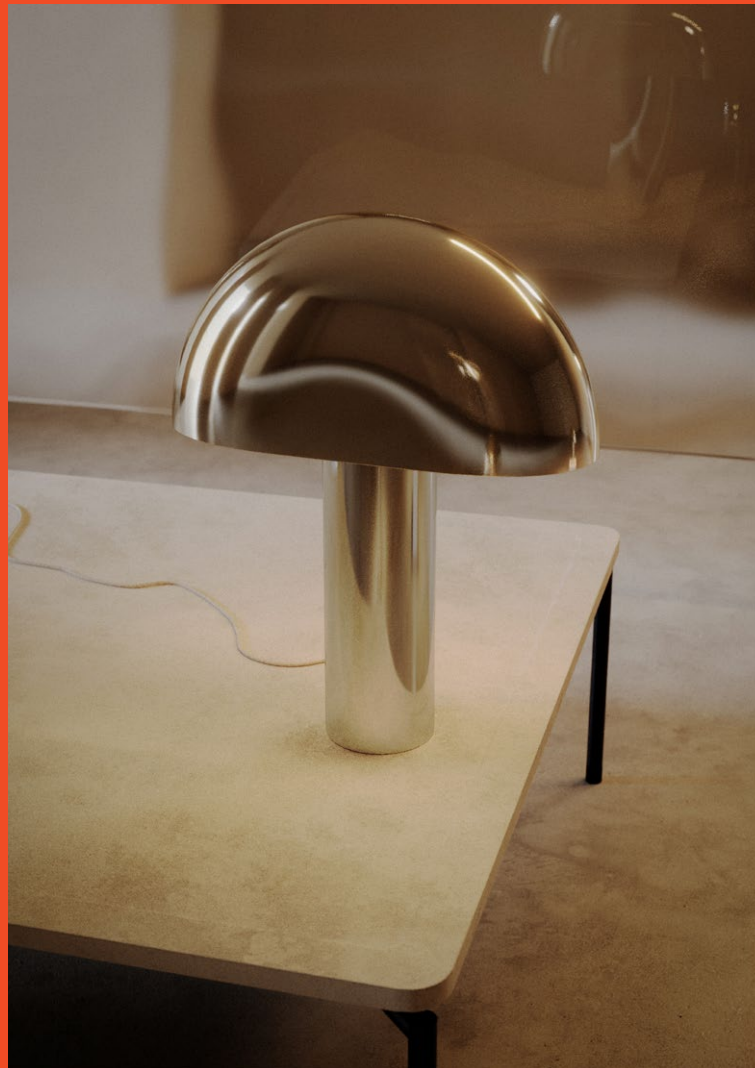

## Aglow Table Lamp

2024, FORMARKIVET Studio

## Aglow Table Lamp Large

2024, FORMARKIVET Studio

Introducing the Aglow lamp, a captivating fusion of elegance and sculptural design. This sophisticated lamp features a timeless form that reveals an intriguing flat profile from the side, creating a stunning visual contrast. The sleek nickel finish adds warmth to the cool metal.

**Category**  
Table Lamps

**Origin**  
PRC

**Materials**  
Polished nickel-plated steel base and lampshade. Textile cord.

**Dimensions**  
W 41 cm / D 17 cm / H 50 cm

**Packaging dimensions**  
W 46,5 cm / D 43 cm / H 22 cm