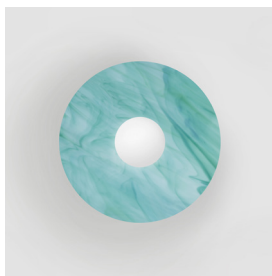

ATELIER ARETI

PRODUCT

Disc and sphere glass 514
Ceiling light / Long

MATERIALS AND COLOUR OPTIONS

Brushed brass; coloured glass 06; coloured glass 08;
coloured glass 15; white glass

VERSIONS

Brushed brass structure 514OL-C01-BR01

ATELIER ARETI

PRODUCT

Disc and sphere glass 514
Ceiling light / Medium

MATERIALS AND COLOUR OPTIONS

Brushed brass; coloured glass 09; coloured glass 11;
white glass

VERSIONS

Brushed brass structure 514OL-C02-BR01

ATELIER ARETI

PRODUCT

Disc and sphere glass 514
Ceiling light / Short

MATERIALS AND COLOUR OPTIONS

Brushed brass; coloured glass 01; coloured glass 07;
white glass

VERSIONS

Brushed brass structure 514OL-C03-BR01

Please note:

All glass plates are handmade, the pattern may vary. Some glass plates may have transparencies that affect the colour.
All photos shown were taken with a white background.

glass: 11

glass: 12