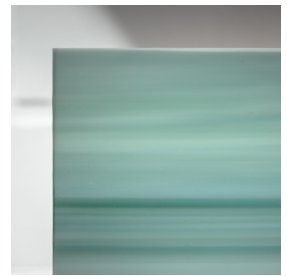

ATELIER ARETI

Please note:

All glass plates are handmade, the pattern may vary. Some glass plates may have transparencies that affect the colour.
All photos shown were taken with a white background.

glass: 04