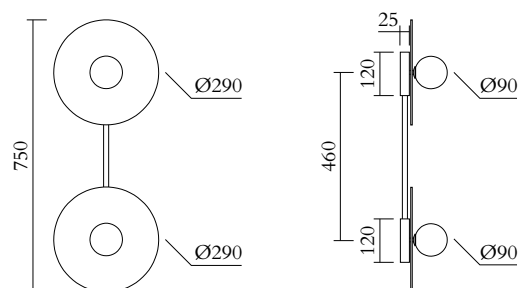

ATELIER ARETI

PRODUCT

Disc and sphere glass 514
Ceiling light / Short

MATERIALS AND COLOUR OPTIONS

Brushed brass; coloured glass 01; coloured glass 07;
white glass

VERSIONS

Brushed brass structure 514OL-C03-BR01

TECHNICAL DETAILS

2 x G9 LED 5W max

110-230V

IP20

Lights bulbs not included

NOTE

All glass plates are handmade, the pattern may vary.
The glass plates have transparencies that could affect
the colour. The photo shown was taken with a white
background

MADE IN

Germany

Sizes in mm. Flat attachments available on request. Variations in colour and size are available for some collections, please contact Areti for more details.

Our collections are hand made and made to order, small irregularities in shape or surface will occur, they are inherent to the hand made process and should not be seen as flaws. For detailed information on any products: contact@atelierareti.com