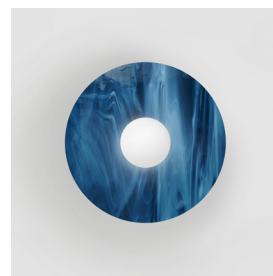

ATELIER ARETI

Please note:

All glass plates are handmade, the pattern may vary. Some glass plates may have transparencies that affect the colour.
All photos shown were taken with a white background.

glass: 09