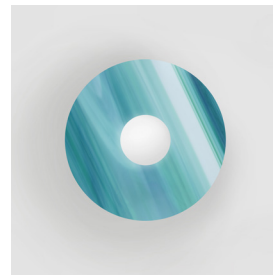

ATELIER ARETI

Please note:

All glass plates are handmade, the pattern may vary. Some glass plates may have transparencies that affect the colour.
All photos shown were taken with a white background.

glass: 03