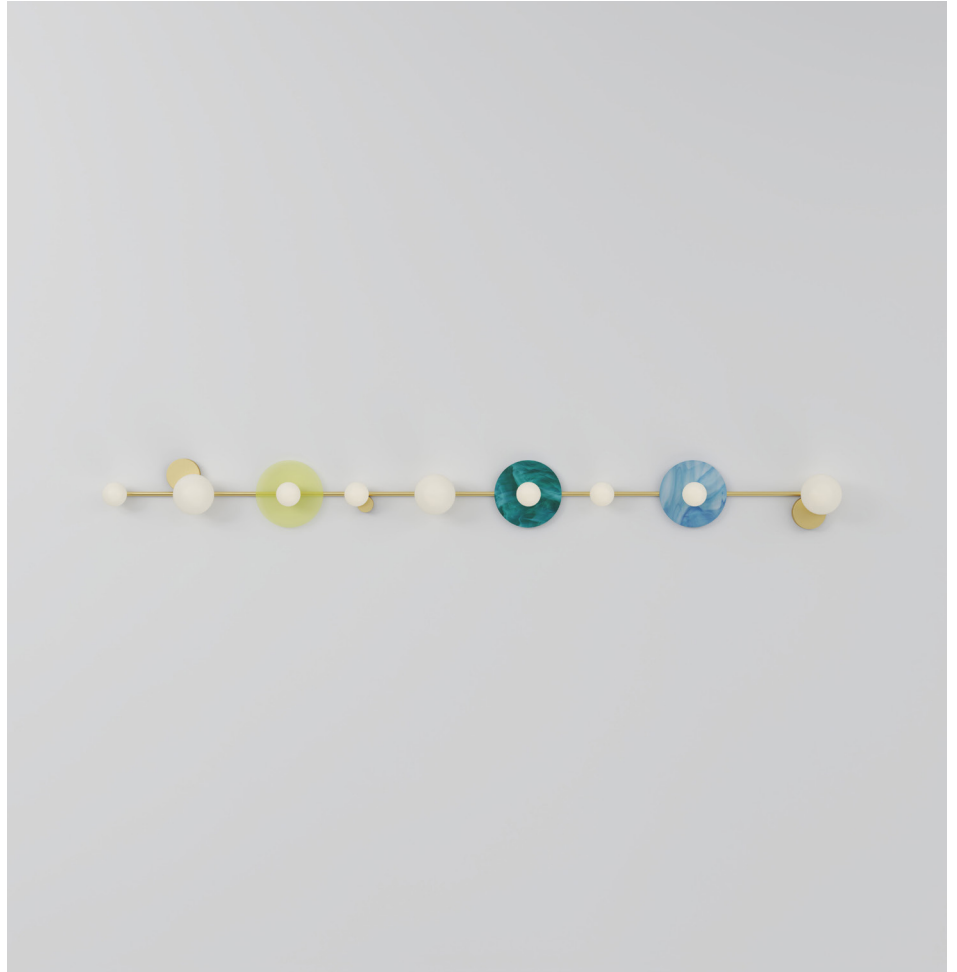

ATELIER ARETI

PRODUCT

Disc and sphere glass 514
Ceiling light / Long

MATERIALS AND COLOUR OPTIONS

Brushed brass; coloured glass 06; coloured glass 08;
coloured glass 15; white glass

VERSIONS

Brushed brass structure 514OL-C01-BR01

TECHNICAL DETAILS

9 x G9 LED 5W max

110-230V

IP20

Lights bulbs not included

NOTE

All glass plates are handmade, the pattern may vary.
The glass plates have transparencies that could affect the colour. The photo shown was taken with a white background

MADE IN

Germany

Sizes in mm. Flat attachments available on request. Variations in colour and size are available for some collections, please contact Areti for more details.

Our collections are hand made and made to order, small irregularities in shape or surface will occur, they are inherent to the hand made process and should not be seen as flaws. For detailed information on any products: contact@atelierareti.com