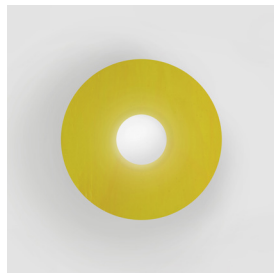

ATELIER ARETI

PRODUCT

Disc and sphere glass 514
Ceiling light / Long

MATERIALS AND COLOUR OPTIONS

Brushed brass; coloured glass 06; coloured glass 08;
coloured glass 15; white glass

VERSIONS

Brushed brass structure 514OL-C01-BR01

ATELIER ARETI

PRODUCT

Disc and sphere glass 514
Ceiling light / Medium

MATERIALS AND COLOUR OPTIONS

Brushed brass; coloured glass 09; coloured glass 11;
white glass

VERSIONS

Brushed brass structure 514OL-C02-BR01

Please note:

All glass plates are handmade, the pattern may vary. Some glass plates may have transparencies that affect the colour.
All photos shown were taken with a white background.

glass: 11

glass: 12

glass: 13

glass: 14

glass: 15

glass: 16