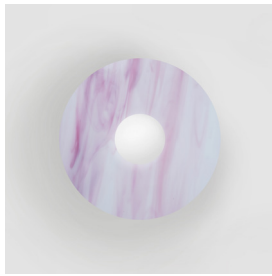

ATELIER ARETI

Please note:

All glass plates are handmade, the pattern may vary. Some glass plates may have transparencies that affect the colour.
All photos shown were taken with a white background.

glass: 04