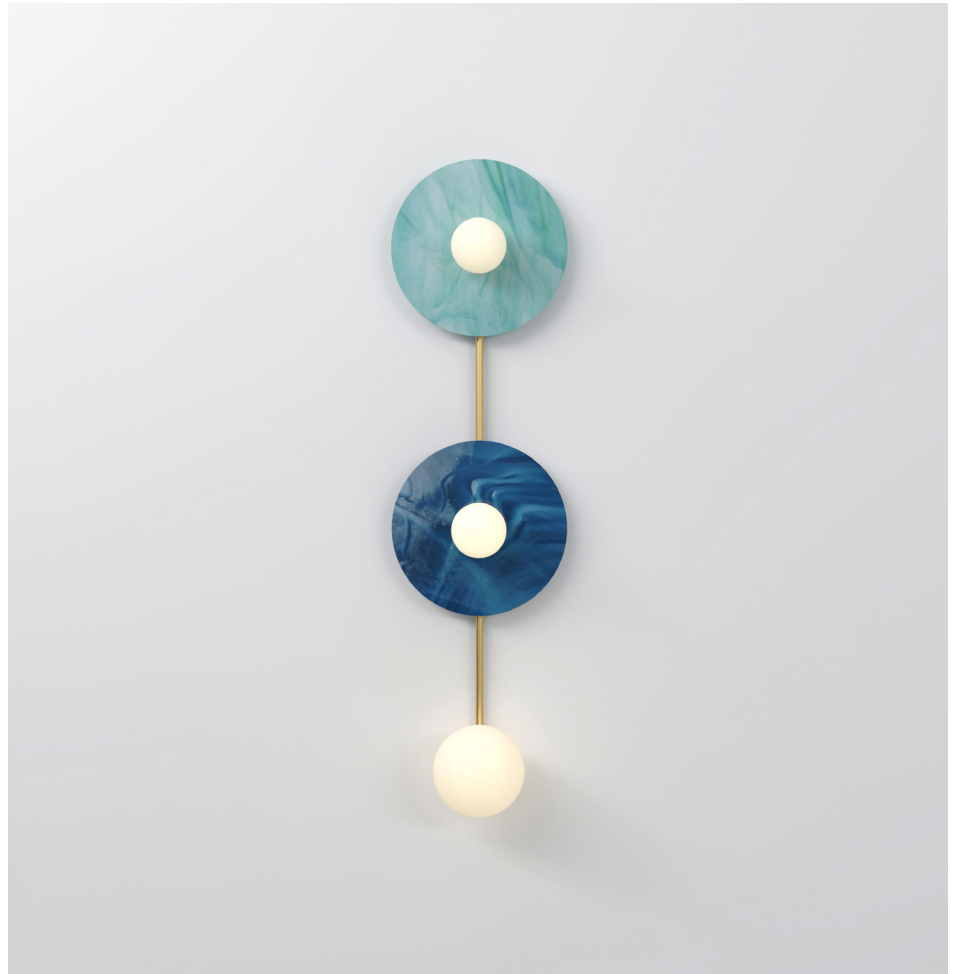

ATELIER ARETI

PRODUCT

Disc and sphere glass 514
Ceiling light / Medium

MATERIALS AND COLOUR OPTIONS

Brushed brass; coloured glass 09; coloured glass 11;
white glass

VERSIONS

Brushed brass structure 514OL-C02-BR01

TECHNICAL DETAILS

3 x G9 LED 5W max

110-230V

IP20

Lights bulbs not included

NOTE

All glass plates are handmade, the pattern may vary.
The glass plates have transparencies that could affect
the colour. The photo shown was taken with a white
background

MADE IN

Germany

Sizes in mm. Flat attachments available on request. Variations in colour and size are available for some collections, please contact Areti for more details.

Our collections are hand made and made to order, small irregularities in shape or surface will occur, they are inherent to the hand made process and should not be seen as flaws. For detailed information on any products: contact@atelierareti.com