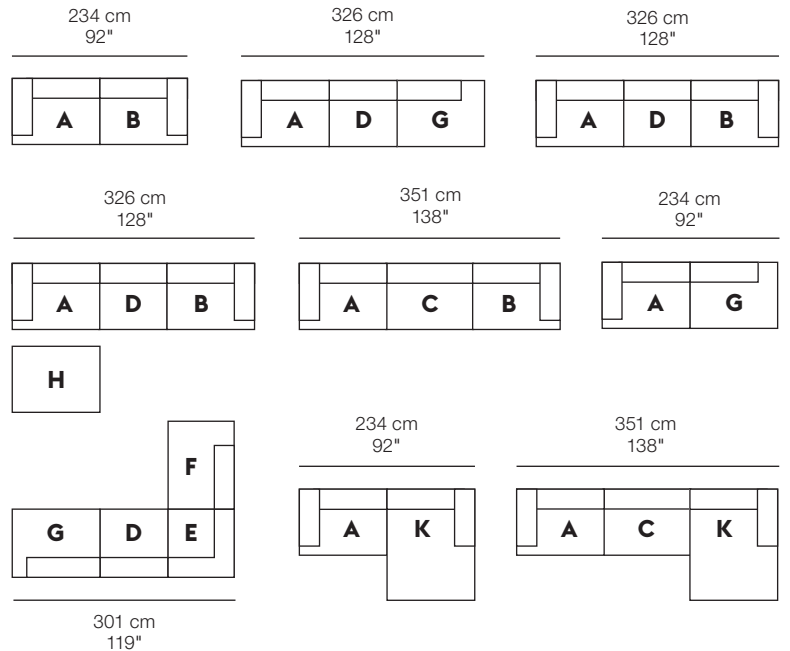

INSPIRATION

STANDARD TEXTILES

Other textile available upon request.