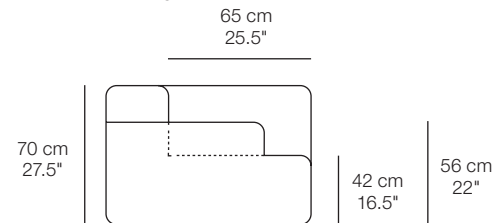

DIMENSIONS