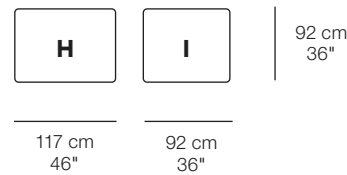

Freestanding modules