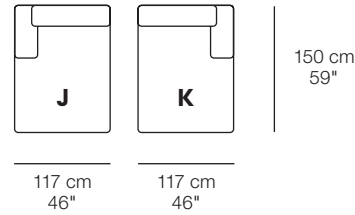

CONNECT SOFA

FURNITURE / LIGHTING / ACCESSORIES

PRODUCT FACT SHEET

COMBINE YOUR SOFA FROM II DIFFERENT MODULES

OVERVIEW

End modules

End & lounge modules

Center & corner modules