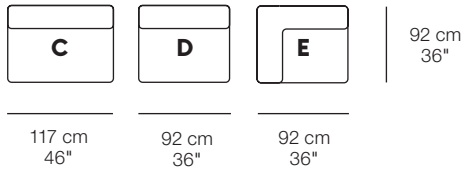

CONNECT SOFA

FURNITURE / LIGHTING / ACCESSORIES

PRODUCT FACT SHEET

COMBINE YOUR SOFA FROM II DIFFERENT MODULES

OVERVIEW

End modules

End & lounge modules

Center & corner modules