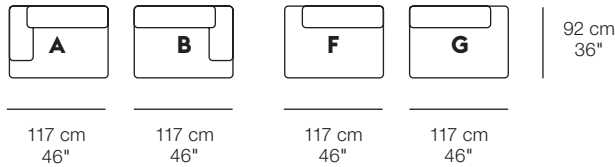

CONNECT SOFA

FURNITURE / LIGHTING / ACCESSORIES

PRODUCT FACT SHEET

COMBINE YOUR SOFA FROM II DIFFERENT MODULES

OVERVIEW

End modules

End & lounge modules

Center & corner modules