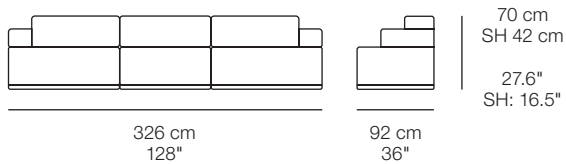

DIMENSIONS