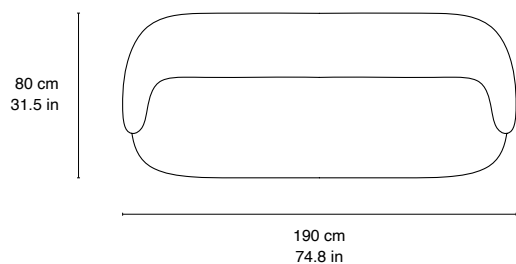

DIMENSIONS

SEE DIMENSIONS CONNECTED TO LINEDRAWINGS

TOTAL HEIGHT	70 cm 27.6 in
TOTAL WIDTH	190 cm 74.8 in
TOTAL DEPTH	80 cm 31.5 in

MATERIALS

FRAME	Wooden frame, Nozag springs, foam and wadding
LEGS	Beech wood
SEAT	Wooden frame with foam and wadding
BACKREST	Wooden frame with foam and wadding
ARMREST	Wooden frame with foam and wadding
UPHOLSTERY	Leather, fabric
FOAM OPTIONS	CMHR
FURNITURE FEET	Plastic feet

OTHER SPECIFICATIONS

PACKAGE MEASUREMENT WxDxH CM/INCH	80x78x190 cm / 31.5x30.7x74.8 in
ASSEMBLY INFORMATION	Delivered fully assembled
COUNTRY OF ORIGIN	Poland

BARBA CLUB SOFA

WARRANTY, CARE AND MAINTENANCE