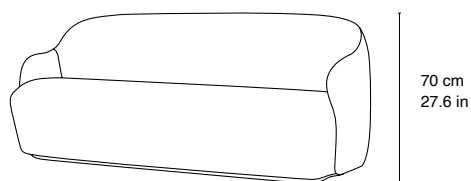

DIMENSIONS

SEE DIMENSIONS CONNECTED TO LINEDRAWINGS

TOTAL HEIGHT	70 cm 27.6 in
TOTAL WIDTH	190 cm 74.8 in
TOTAL DEPTH	80 cm 31.5 in

MATERIALS

FRAME	Wooden frame, Nozag springs, foam and wadding
LEGS	Beech wood
SEAT	Wooden frame with foam and wadding
BACKREST	Wooden frame with foam and wadding
ARMREST	Wooden frame with foam and wadding
UPHOLSTERY	Leather, fabric
FOAM OPTIONS	CMHR
FURNITURE FEET	Plastic feet

OTHER SPECIFICATIONS

PACKAGE MEASUREMENT WxDxH CM/INCH	80x78x190 cm / 31.5x30.7x74.8 in
ASSEMBLY INFORMATION	Delivered fully assembled
COUNTRY OF ORIGIN	Poland

BARBA CLUB SOFA

WARRANTY, CARE AND MAINTENANCE