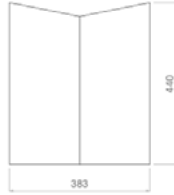

LEMON

Athens Stool
by Leonard Kadid
Tear Sheet

Materials

Solid iroko

Product Dimensions

408mm x 383mm x 400mm (5kg)

Package Dimensions

450mm x 450mm x 500mm (10kg)

Iroko

Athens Stool

Size (408W x 383H x 400D)

www.lemonfurniture.co
info@lemonfurniture.co

Herengracht 141
1st Floor
1015BH
Amsterdam

Cape Town
212A Buitengracht St.
City Centre
Cape Town
South Africa