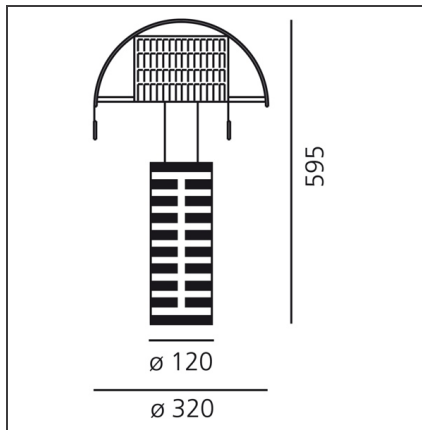

Shogun tavolo

IP20   

TECHNICAL DRAWINGS

DESIGN BY

Mario Botta

DESCRIPTION

Painted metal stem; white adjustable diffusers in painted perforated plate steel.

FEATURES

Article Code:	A000300	Material:	aluminium, steel
Colour:	Black / White	Series:	Design
Installation:	Table	Area contract:	Residential
Environment:	Indoor	Emission:	Diffused

DIMENSIONS

Height:	cm 59.5
Base Diameter:	cm 12

NOT INCLUDED SOURCES

Category:	HALO	Color Rendering:	1a
Number:	1	Color temperature (K):	2900K
Watt:	150W		
Lbs:	Qt32		
Socket:	E27		
Duration (h):	2000h		

ALTERNATIVE SOURCES

Category:	LED
Number:	1
Watt:	8W
Type:	2
Socket:	E27
Class:	A