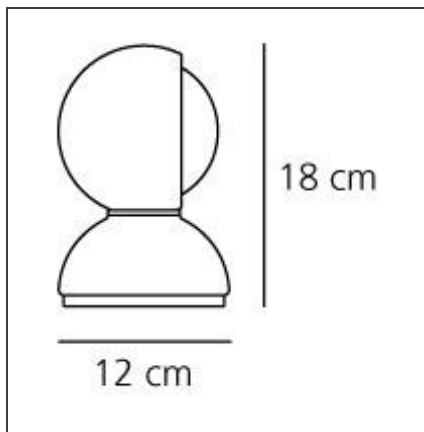

Eclisse Red

IP20     

TECHNICAL DRAWINGS

DESIGN BY

Vico Magistretti

DESCRIPTION

Materials: painted metal. Wall mounting possibility.

FEATURES

Article Code:	0028030A	Material:	steel, technopolymer
Colour:	Red	Series:	Design,
Installation:	Table	Area contract:	Modern Classic
Environment:	Indoor	Emission:	Residential
			Diffused And Direct

DIMENSIONS

Height:	cm 18	Impact Resistance:	N/D
Base Diameter:	cm 12	Glow Wire Test:	850

NOT INCLUDED SOURCES

Category:	HALO	Class:	A
Number:	1		
Watt:	25W		
Socket:	E14		

ALTERNATIVE SOURCES

Category:	LED
Number:	1
Watt:	4W
Delivered lumens output (lm):	370lm
Type:	2
Socket:	E14
Class:	A

LUMINAIRE

Watt:	25W	Delivered lumens output (lm):	170lm
Voltage:	220V-240V	CCT:	2800K
		Dimmer Typology:	-
		Dimmable Typology:	-