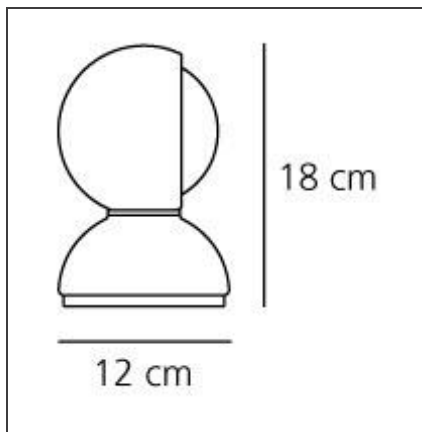

Eclisse Orange

IP20     

TECHNICAL DRAWINGS

DESIGN BY

Vico Magistretti

DESCRIPTION

Materials: painted metal. Wall mounting possibility.

FEATURES

Article Code:	0028050A	Material:	steel, technopolymer
Colour:	Orange	Series:	Design,
Installation:	Table	Area contract:	Modern Classic
Environment:	Indoor	Emission:	Residential
			Diffused And Direct

DIMENSIONS

Height:	cm 18	Impact Resistance:	N/D
Base Diameter:	cm 12	Glow Wire Test:	850

NOT INCLUDED SOURCES

Category:	HALO	Class:	A
Number:	1		
Watt:	25W		
Socket:	E14		

ALTERNATIVE SOURCES

Category:	LED
Number:	1
Watt:	4W
Delivered lumens output (lm):	370lm
Type:	2
Socket:	E14
Class:	A

LUMINAIRE

Watt:	25W	Delivered lumens output (lm):	170lm
Voltage:	220V-240V	CCT:	2800K
		Dimmer Typology:	-
		Dimmable Typology:	-