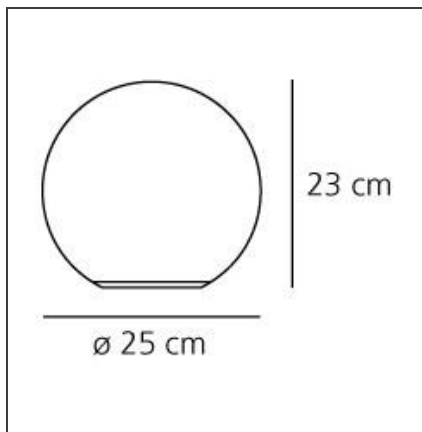

Dioscuri table 25

IP20       

TECHNICAL DRAWINGS

DESIGN BY

Michele De Lucchi

DESCRIPTION

Materials: base in thermoplastic resin, acid-etched blown glass diffuser.

FEATURES

Article Code:	0146010A	Material:	blown glass,
Colour:	White	Series:	polycarbonate, steel
Installation:	Table	Area contract:	Design
Environment:	Indoor	Emission:	Residential Diffused

DIMENSIONS

Height:	cm 23	Glow Wire Test:	850
----------------	-------	------------------------	-----