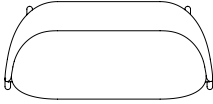

Collar 2 Seater

Collar 2 Seater with Wood Base
COL003

W 150cm D 70cm H 68cm
W 59" D 27½" H 26¾"

Seat height : 43cm / 17"

Collar 2 Seater with Metal Base
COL003

W 150cm D 70cm H 68cm
W 59" D 27½" H 26¾"

Seat height : 43cm / 17"

Wood Base - Oak / Black Oak
Metal Base - Chrome / Black Nickel / Bronzato / Graphite
Upholstery - Fabric / Leather

**BEN
SEN**

With it's small footprint, the Collar 2 seater is a cozy addition to the Collar collection. Built with the same construction as the Collar chair, the 2 seater is available with a variety of metal leg finishes, or wood base. The cover is removable.