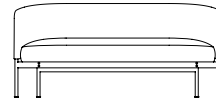

Collar 2 Seater

Collar 2 Seater with Wood Base
COL003

W 150cm D 70cm H 68cm
W 59" D 27½" H 26¾"

Seat height : 43cm / 17"

Collar 2 Seater with Metal Base
COL003

W 150cm D 70cm H 68cm
W 59" D 27½" H 26¾"

Seat height : 43cm / 17"

Wood Base - Oak / Black Oak
Metal Base - Chrome / Black Nickel / Bronzato / Graphite
Upholstery - Fabric / Leather

**BEN
SEN**

With it's small footprint, the Collar 2 seater is a cozy addition to the Collar collection. Built with the same construction as the Collar chair, the 2 seater is available with a variety of metal leg finishes, or wood base. The cover is removable.