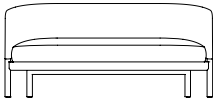

Collar 2 Seater

Collar 2 Seater with Wood Base
COL003

W 150cm D 70cm H 68cm
W 59" D 27½" H 26¾"

Seat height : 43cm / 17"

Collar 2 Seater with Metal Base
COL003

W 150cm D 70cm H 68cm
W 59" D 27½" H 26¾"

Seat height : 43cm / 17"

Wood Base - Oak / Black Oak
Metal Base - Chrome / Black Nickel / Bronzato / Graphite
Upholstery - Fabric / Leather

**BEN
SEN**

With it's small footprint, the Collar 2 seater is a cozy addition to the Collar collection. Built with the same construction as the Collar chair, the 2 seater is available with a variety of metal leg finishes, or wood base. The cover is removable.