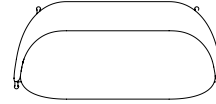

Collar 2 Seater

Collar 2 Seater with Wood Base
COL003

W 150cm D 70cm H 68cm
W 59" D 27½" H 26¾"

Seat height : 43cm / 17"

Collar 2 Seater with Metal Base
COL003

W 150cm D 70cm H 68cm
W 59" D 27½" H 26¾"

Seat height : 43cm / 17"

Wood Base - Oak / Black Oak
Metal Base - Chrome / Black Nickel / Bronzato / Graphite
Upholstery - Fabric / Leather

**BEN
SEN**

With it's small footprint, the Collar 2 seater is a cozy addition to the Collar collection. Built with the same construction as the Collar chair, the 2 seater is available with a variety of metal leg finishes, or wood base. The cover is removable.