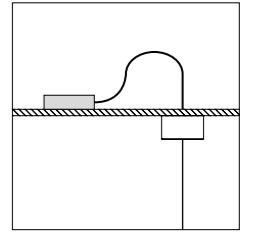

SUSPENSION GUIDELINE / GUIDA PER LE SOSPENSIONI

SUSPENSION LUMINAIRE
code 1AXXXXXXXXXX20

CEILING