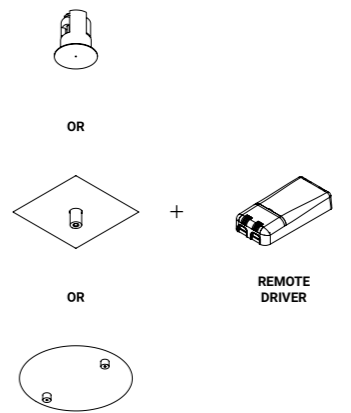

RECESSED

RECESSED ROSE
WITHOUT DRIVER