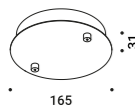

Ceiling rose with driver / Rosone con alimentatore		Not included
Matt White	Input 110-240V - 50/60Hz Output 500mA DC - Max 12W IP20 - DALI - PUSH - 1-10V	1X0220300.01.07
Matt Black	Input 110-240V - 50/60Hz Output 500mA DC - Max 12W IP20 - DALI - PUSH - 1-10V	1X0220400.01.07
Matt White	Input 220-240V - 50/60Hz Output 500mA DC - Max 12W IP20 - TRIAC/IGBT	1X0220300.02.02
Matt Black	Input 220-240V - 50/60Hz Output 500mA DC - Max 12W IP20 - TRIAC/IGBT	1X0220400.02.02