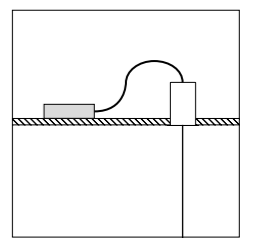

SUSPENSION GUIDELINE / GUIDA PER LE SOSPENSIONI

SUSPENSION LUMINAIRE
code 1AXXXXXXXXXX20

CEILING

RECESSED

RECESSED ROSE
WITHOUT DRIVER

SUSPENSION KITS / KIT DI SOSPENSIONE

CEILING SUSPENSION KITS

Version	Use	Product reference	Finish	Code
Ceiling rose with driver*				
		See product page.		
Ceiling rose without driver				
Ceiling rose without driver 01	For suspension cables	SOTTILE SOTTILE SISTEMA	Matt White Matt Black	1X0010300.01.00 1X0010400.01.00
Ceiling rose without driver 02	For electrical cables	MAGIA	Matt White Matt Black	1X0010300.02.00 1X0010400.02.00
Ceiling rose without driver 03	For suspension cables	MASAI REFLEX S	Matt White Matt Black	1X0010300.03.00 1X0010400.03.00
Ceiling rose without driver 04	For electrical cables	ASINTOTO REFLEX S SOTTILE SOTTILE SISTEMA taO	Matt White Matt Black	1X0010300.04.00 1X0010400.04.00
Ceiling rose without driver 05	For electrical cables	CARTESIO LOUIS XIV SOTTOSOPRA	Matt White Matt Black	1X0010300.05.00 1X0010400.05.00
Ceiling rose without driver 06	For electrical cables	CATHODE MISS OVO OVONELPIATTO	Matt White Matt Black	1X0010300.06.00 1X0010400.06.00