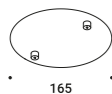

Recessed rose without driver / Rosone da incasso senza alimentatore		Not included
Matt White	Plasterboard cut-out 85x97 mm Minimum space for mounting 120 mm For 12,5 mm plasterboard	1X0220300.03.00
Matt Black	Plasterboard cut-out 85x97 mm Minimum space for mounting 120 mm For 12,5 mm plasterboard	1X0220400.03.00