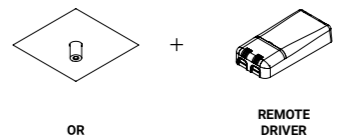

RECESSED

RECESSED ROSE
WITHOUT DRIVER