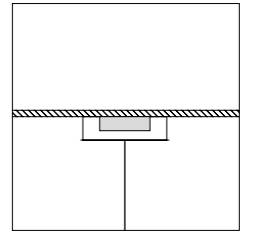

SUSPENSION GUIDELINE / GUIDA PER LE SOSPENSIONI

SUSPENSION LUMINAIRE
code 1AXXXXXXXXXX20

CEILING