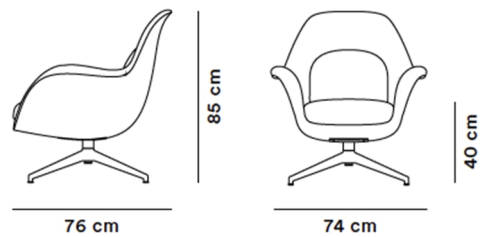

Drawing

Upholstery according to current price list.

Fredericia